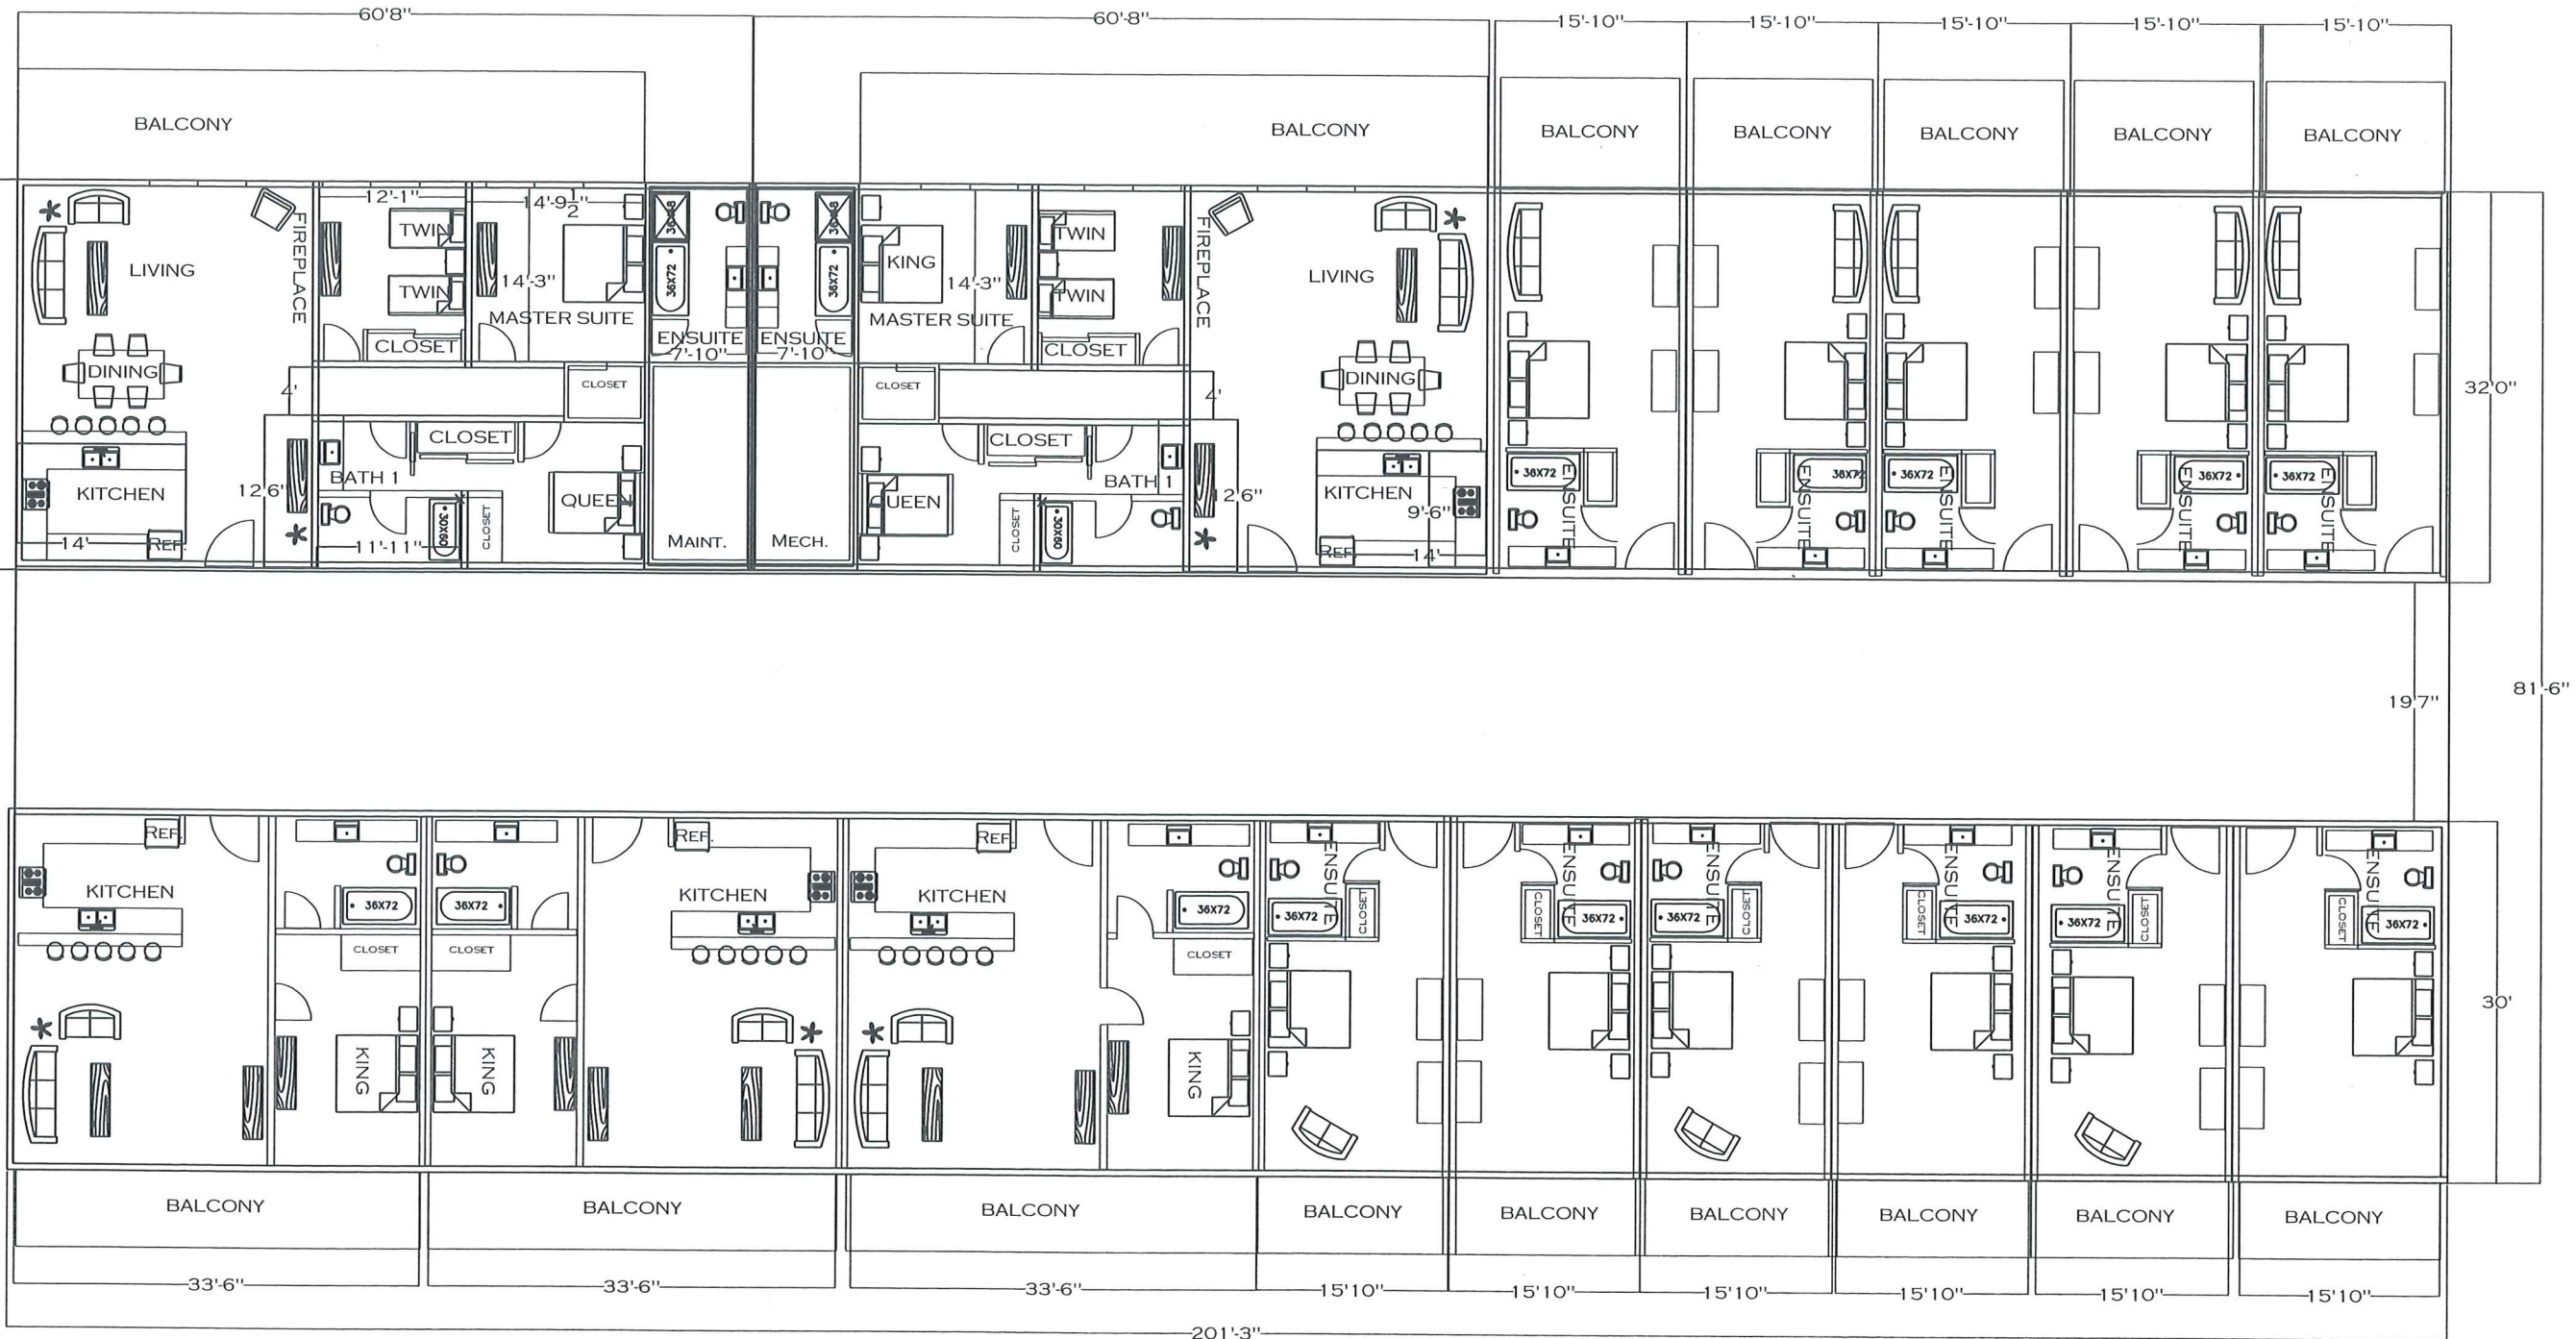

APPLE GREEN SOFA

SHAUNA COY

WEBER STATE UNIVERSITY
IDT 4020-COMMERCIAL-JOHNSON

SPRING 2014

THE BAY LEAF HOTEL

Shauna Co
design

FAMILY SUITES

ONE BEDROOM SUITES