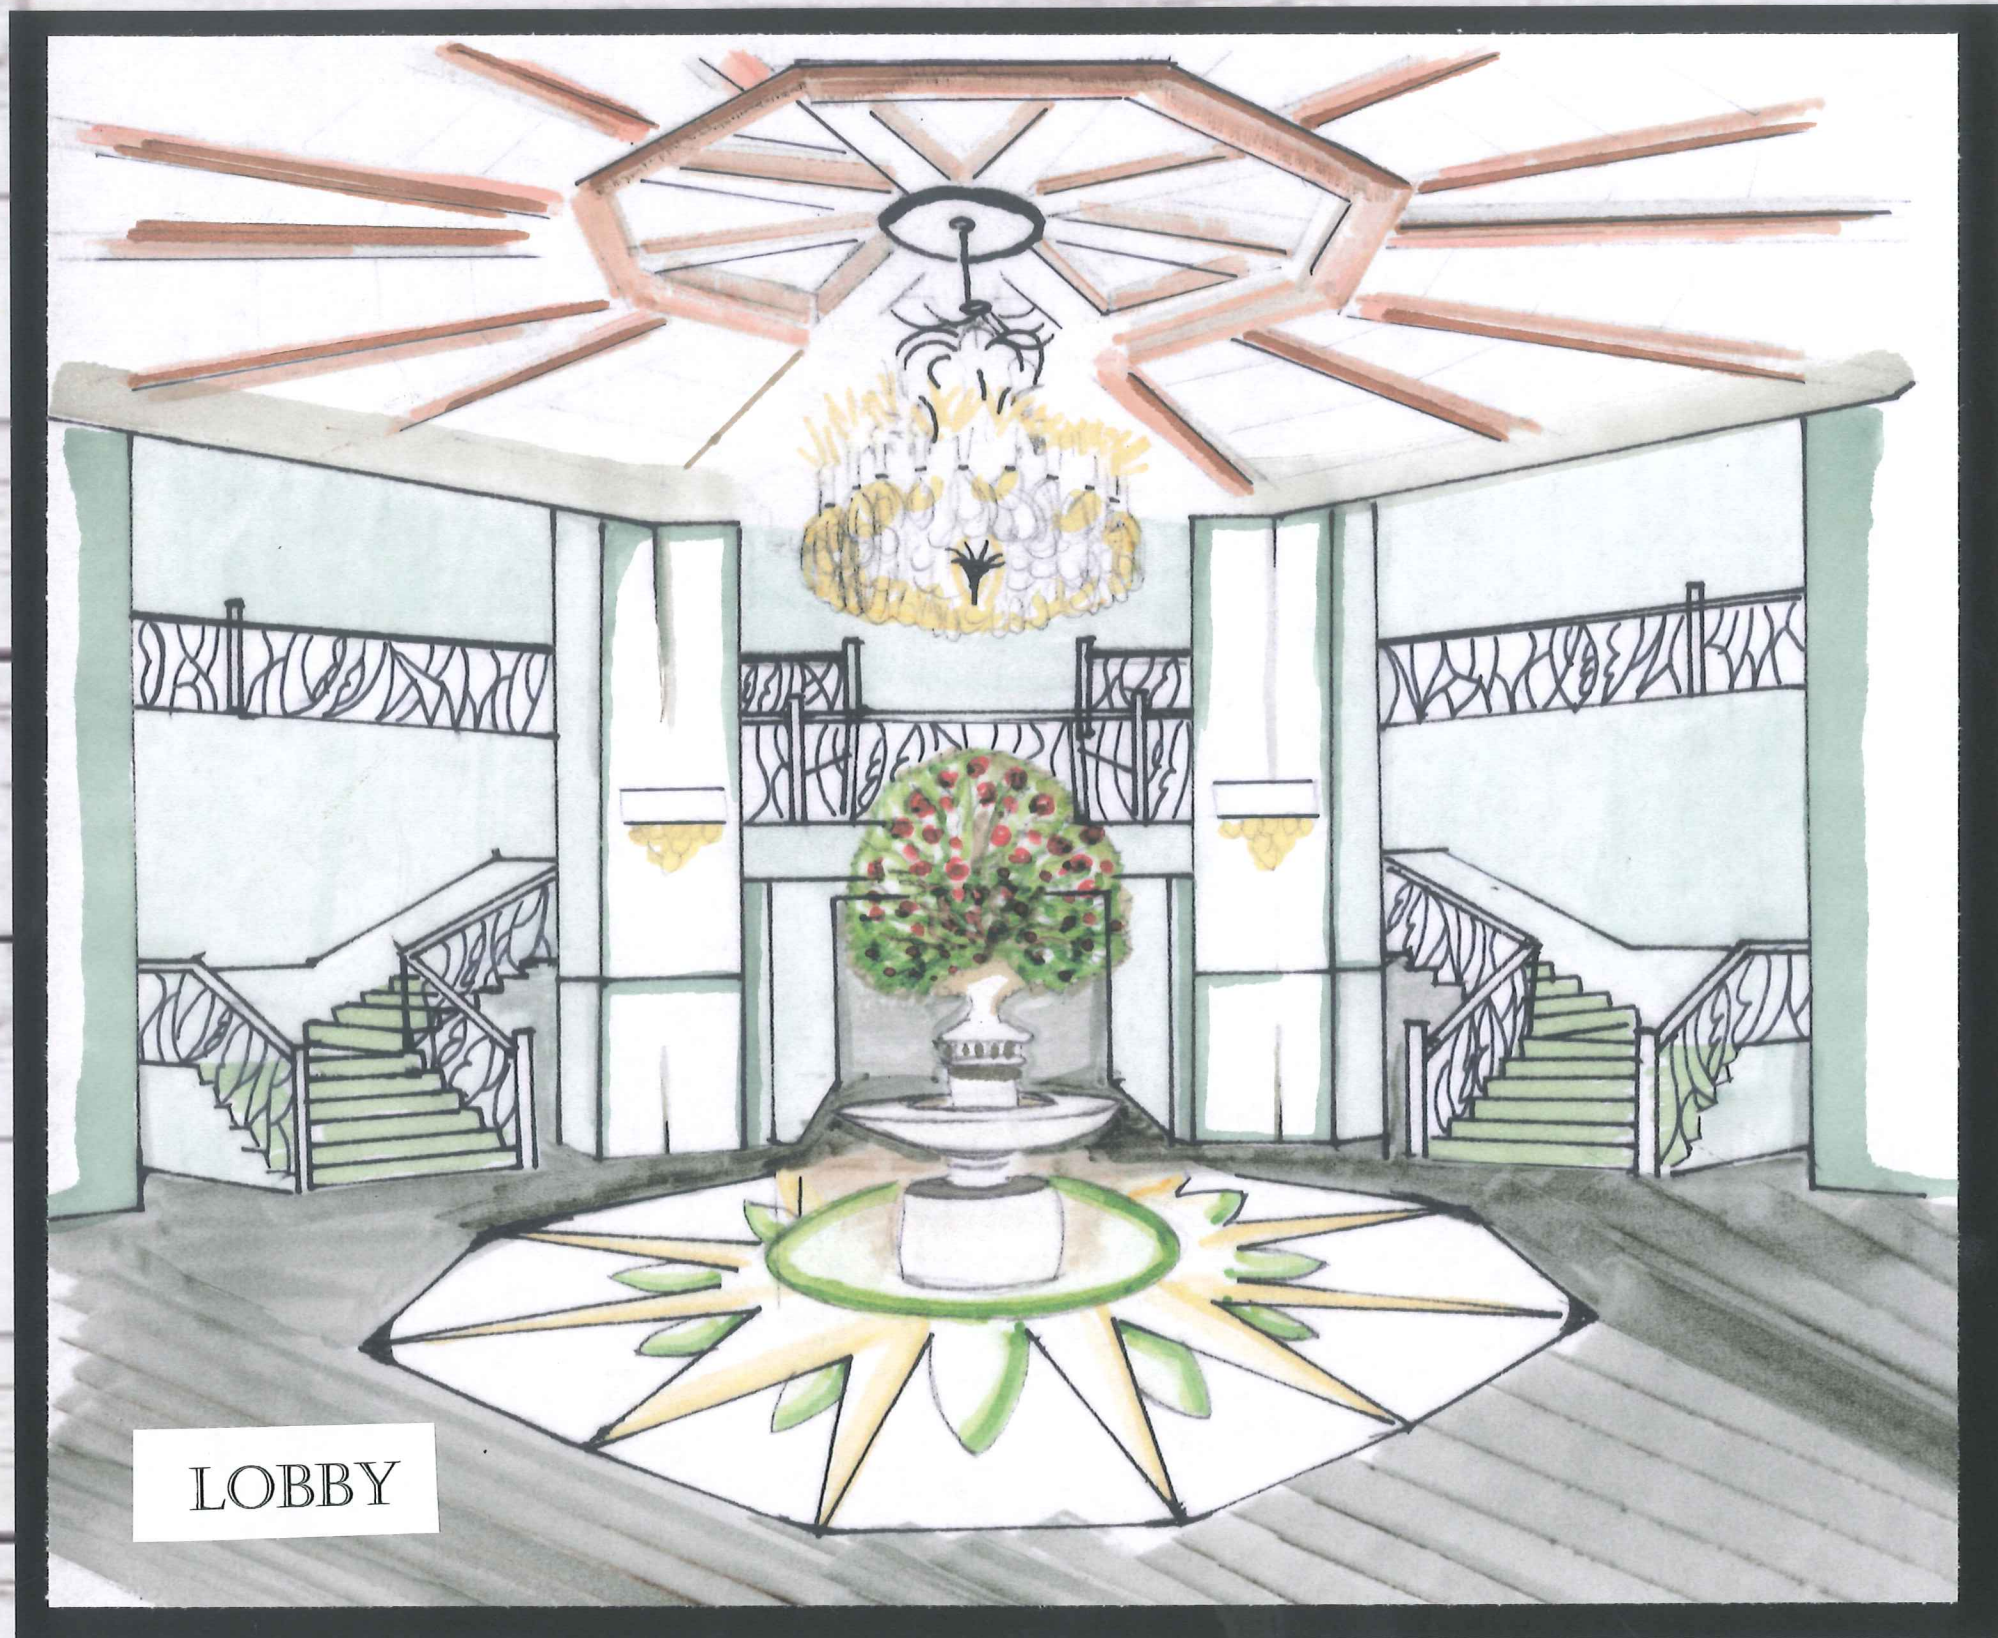

SUITES WITH KITCHENETTE

ONE BEDROOM SUITES

SHAUNA COY

WEBER STATE UNIVERSITY

JDT 4020-COMMERCIAL-JOHNSON

SPRING 2014

THE BAY LEAF HOTEL

LOBBY