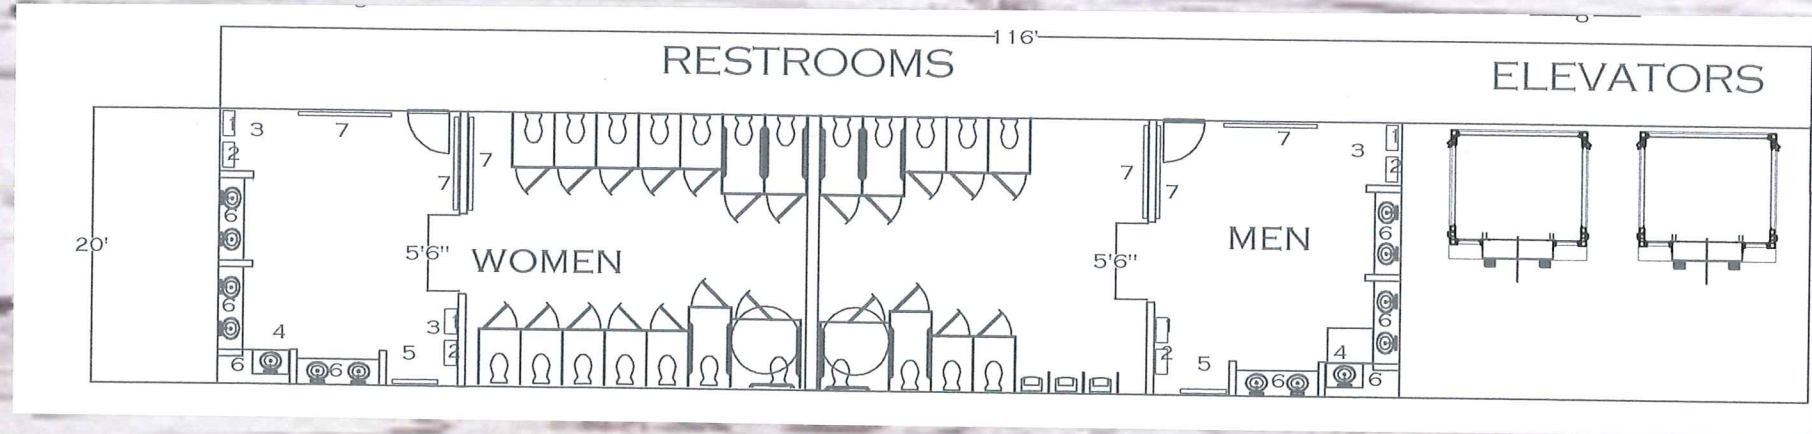

OCCUPANCY CLASSIFICATION - A-3
480 PEOPLE FOR 7200 SQ.FT.

SHAUNA COY
WEBER STATE UNIVERSITY
IDT 4020-COMMERCIAL-JOHNSON
SPRING 2014

THE *BAY* LEAF HOTEL

BAMBOO BATHROOM

- 1 HAND DRYER
- 2 AUTO TOWEL DISPENSER
- 3 WASTE BIN
- 4 ADA SINK
30" H COUNTER
17" D KNEE SPACE
- 5 FULL LENGTH MIRROR
- 6 SOAP DISPENSER
- 7 DECORATIVE PANEL
BAMBOO LEAF DETAIL