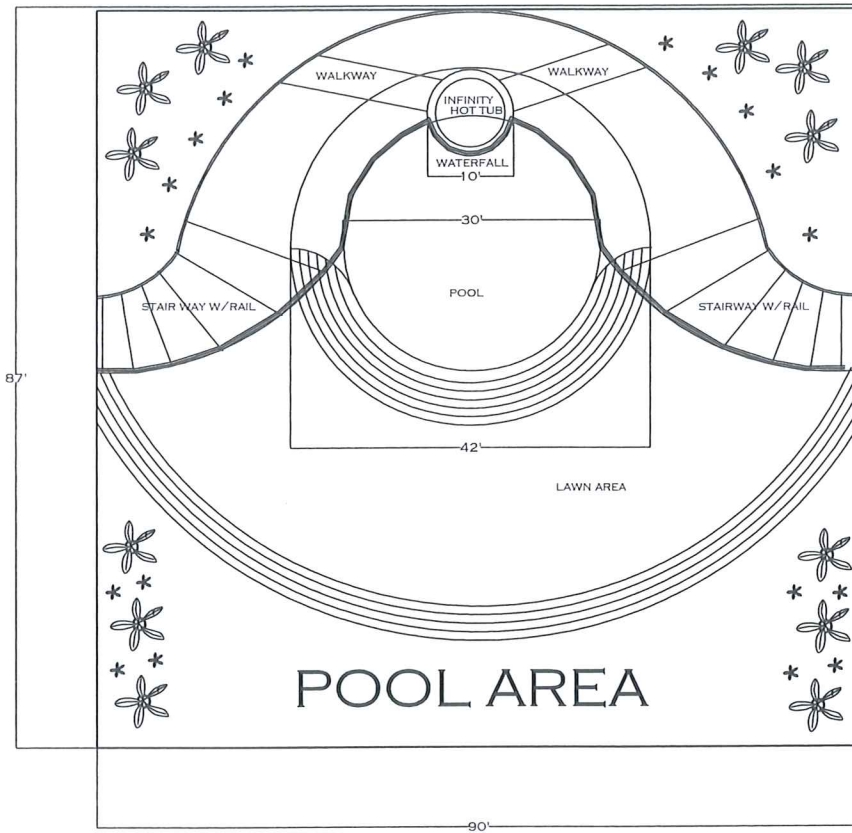

BALCONY

BALCONY

BALCONY

BALCONY

BALCONY

32'0"

JASMINE POOL AREA

GROUND LEVEL