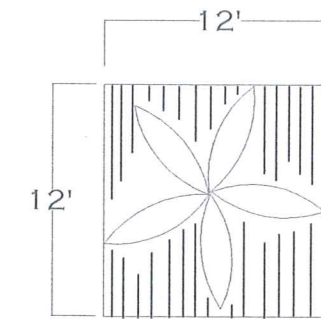

METAL REPRESENTS INDUSTRY. THE METAL USED IN THE SPACE IS EXPRESSED BY USING A CUSTOM RAIL DESIGN FOR THE GRAND STAIR CASE.

THE ELEGANT RUSTIC THEME COMPLIMENTS EACH OTHER IN A CONTRASTING WAY, LIKE OLD AND NEW, OR LIGHT AND DARK. OTHER CONTRASTING ELEMENTS INCLUDE FEMININE AND MASCULINE, ANGLED AND CURVILINEAR LINES, AND DISTRESSED AND REFINED.

THE ANGLED LINES REPRESENT THE SUN'S RAYS KISSING THE LEAF FOR GROWTH. THE RAIN-DROP SHAPED CRYSTALS REPRESENT THE WATER IT TAKES TO SUSTAIN THE LEAF.

- FIRST LEVEL: RAIN-DROP GREEN (TURQUOISE)
- SECOND LEVEL: SUGARED PLUM (PURPLE)
- THIRD LEVEL: SAGE GREEN (DARKER GREEN)
- FOURTH LEVEL: PITCH COBALT BLUE (NAVY)
- FIFTH LEVEL: BAY GREEN (MINT GREEN)

THE FIVE LEAF ELLIPTICAL IS CAREFULLY PLACED THROUGHOUT THE HALLWAYS AS A WAY TO HELP PATRONS KNOW WHERE THEY ARE LOCATED IN THE HOTEL.

THE LEVELS ARE DESIGNED WITH COORDINATING HALLWAY COLOR TO THE ACCENT IN THE FLOORING WITH THE FIVE LEAF ELLIPTICAL PATTERNED CARPET INLAY.

THE LOBBY REFLECTS EACH OF THOSE ELEMENTS TO GIVE A SENSE OF BALANCE UPON ENTERING. THE GRAND STAIR CASE TAKES YOU UP TO THE CONFERENCE ROOMS ON THE SECOND LEVEL. THE GUEST SUITES ARE ALL LOCATED ON THE THIRD THROUGH FIFTH LEVELS.

EACH FLOOR CONTAINS A ONE BEDROOM SUITE THAT SLEEPS 2 PEOPLE, A SUITE WITH A KITCHENETTE THAT SLEEPS 4-6 PEOPLE, AND A FAMILY SUITE THAT CAN SLEEP UP TO 8 PEOPLE.

CARPET PATTERN INLAY