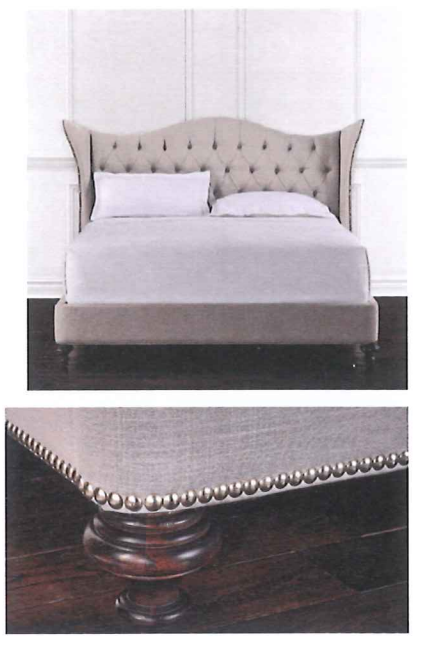

SHAUNA COY
 WEBER STATE UNIVERSITY
 IDT 4020-COMMERCIAL-JOHNSON
 SPRING 2014

THE *BAY* LEAF HOTEL

GUEST SUITES

KENDALL TUFTED KING BED

BUTTON TUFTED UPHOLSTERED HEADBOARD SIZE:
TWIN, FINISH: GUNMETAL

BARSTOW BLUE DIAMONDS FABRIC ACCENT
CHAIR