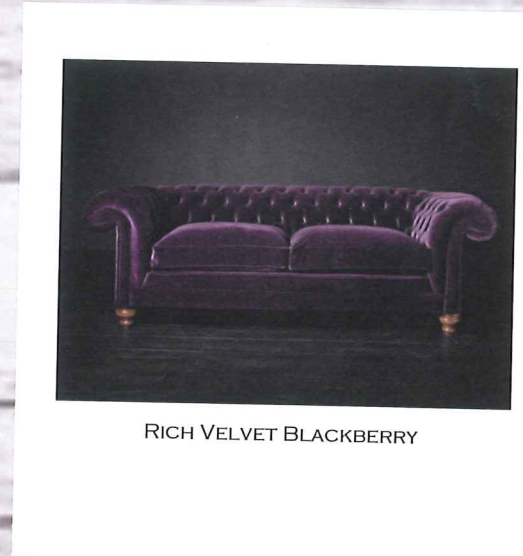

IDT 4020-COMMERCIAL-JOHNSON

SPRING 2014

THE BAY LEAF HOTEL

ASPEN BAR AND GRILL

WOODBIDGE HOME DESIGNS DANDELION PARSONS CHAIR

BOLIVIA SWIVEL BAR CHAIR

ENGLISH CASTLE TRESTLE TABLE

RICH VELVET BLACKBERRY