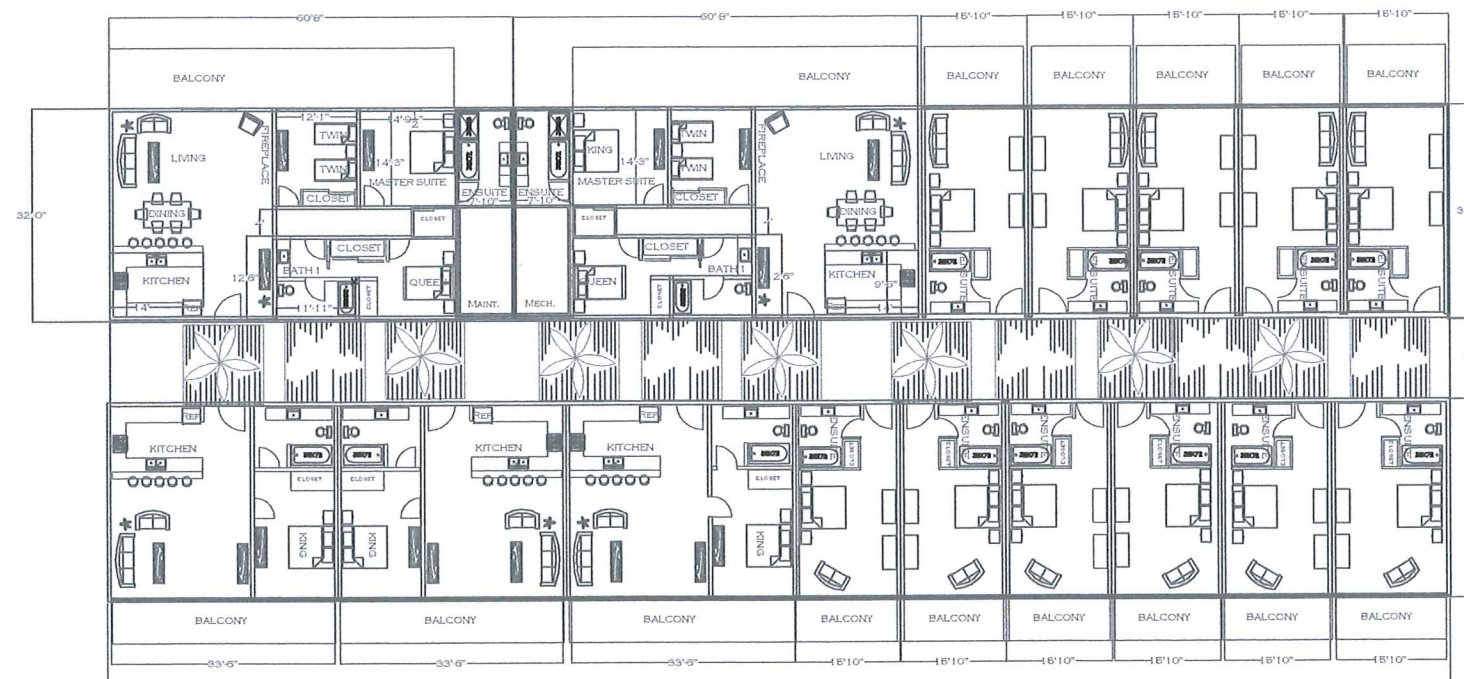

METAL REPRESENTS INDUSTRY. THE METAL USED IN THE SPACE IS EXPRESSED BY USING A CUSTOM RAIL DESIGN FOR THE GRAND STAIR CASE.

THE ELEGANT RUSTIC THEME COMPLIMENTS EACH OTHER IN A CONTRASTING WAY, LIKE OLD AND NEW, OR LIGHT AND DARK. OTHER CONTRASTING ELEMENTS INCLUDE FEMININE AND MASCULINE, ANGLED AND CURVILINEAR LINES, AND DISTRESSED AND REFINED.

THE ANGLED LINES REPRESENT THE SUN'S RAYS KISSING THE LEAF FOR GROWTH. THE RAIN-DROP SHAPED CRYSTALS REPRESENT THE WATER IT TAKES TO SUSTAIN THE LEAF.

- FIRST LEVEL: RAIN-DROP GREEN (TURQUOISE)
- SECOND LEVEL: SUGARED PLUM (PURPLE)
- THIRD LEVEL: SAGE GREEN (DARKER GREEN)
- FOURTH LEVEL: PITCH COBALT BLUE (NAVY)
- FIFTH LEVEL: BAY GREEN (MINT GREEN)

THE FIVE LEAF ELLIPTICAL IS CAREFULLY PLACED THROUGHOUT THE HALLWAYS AS A WAY TO HELP PATRONS KNOW WHERE THEY ARE LOCATED IN THE HOTEL.

THE LEVELS ARE DESIGNED WITH COORDINATING HALLWAY COLOR TO THE ACCENT IN THE FLOORING WITH THE FIVE LEAF ELLIPTICAL PATTERNED CARPET INLAY.

THE LOBBY REFLECTS EACH OF THOSE ELEMENTS TO GIVE A SENSE OF BALANCE UPON ENTERING. THE GRAND STAIR CASE TAKES YOU UP TO THE CONFERENCE ROOMS ON THE SECOND LEVEL. THE GUEST SUITES ARE ALL LOCATED ON THE THIRD THROUGH FIFTH LEVELS.

EACH FLOOR CONTAINS A ONE BEDROOM SUITE THAT SLEEPS 2 PEOPLE, A SUITE WITH A KITCHENETTE THAT SLEEPS 4-6 PEOPLE, AND A FAMILY SUITE THAT CAN SLEEP UP TO 8 PEOPLE.

FAMILY SUITES

ONE BEDROOM SUITES

SUITES WITH KITCHENETTE

ONE BEDROOM SUITES

SHAUNA COY

WEBER STATE UNIVERSITY

JDT 4020-COMMERCIAL-JOHNSON

SPRING 2014

THE BAY LEAF HOTEL