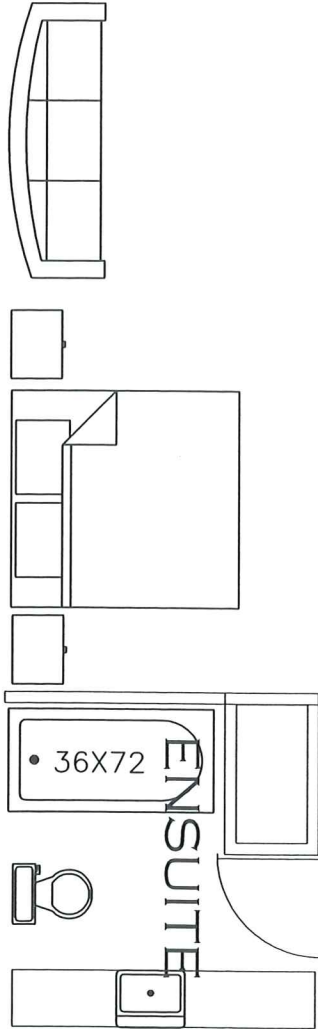

BALCONY

BALCONY

BALCONY

BALCONY

BALCONY

32'0"