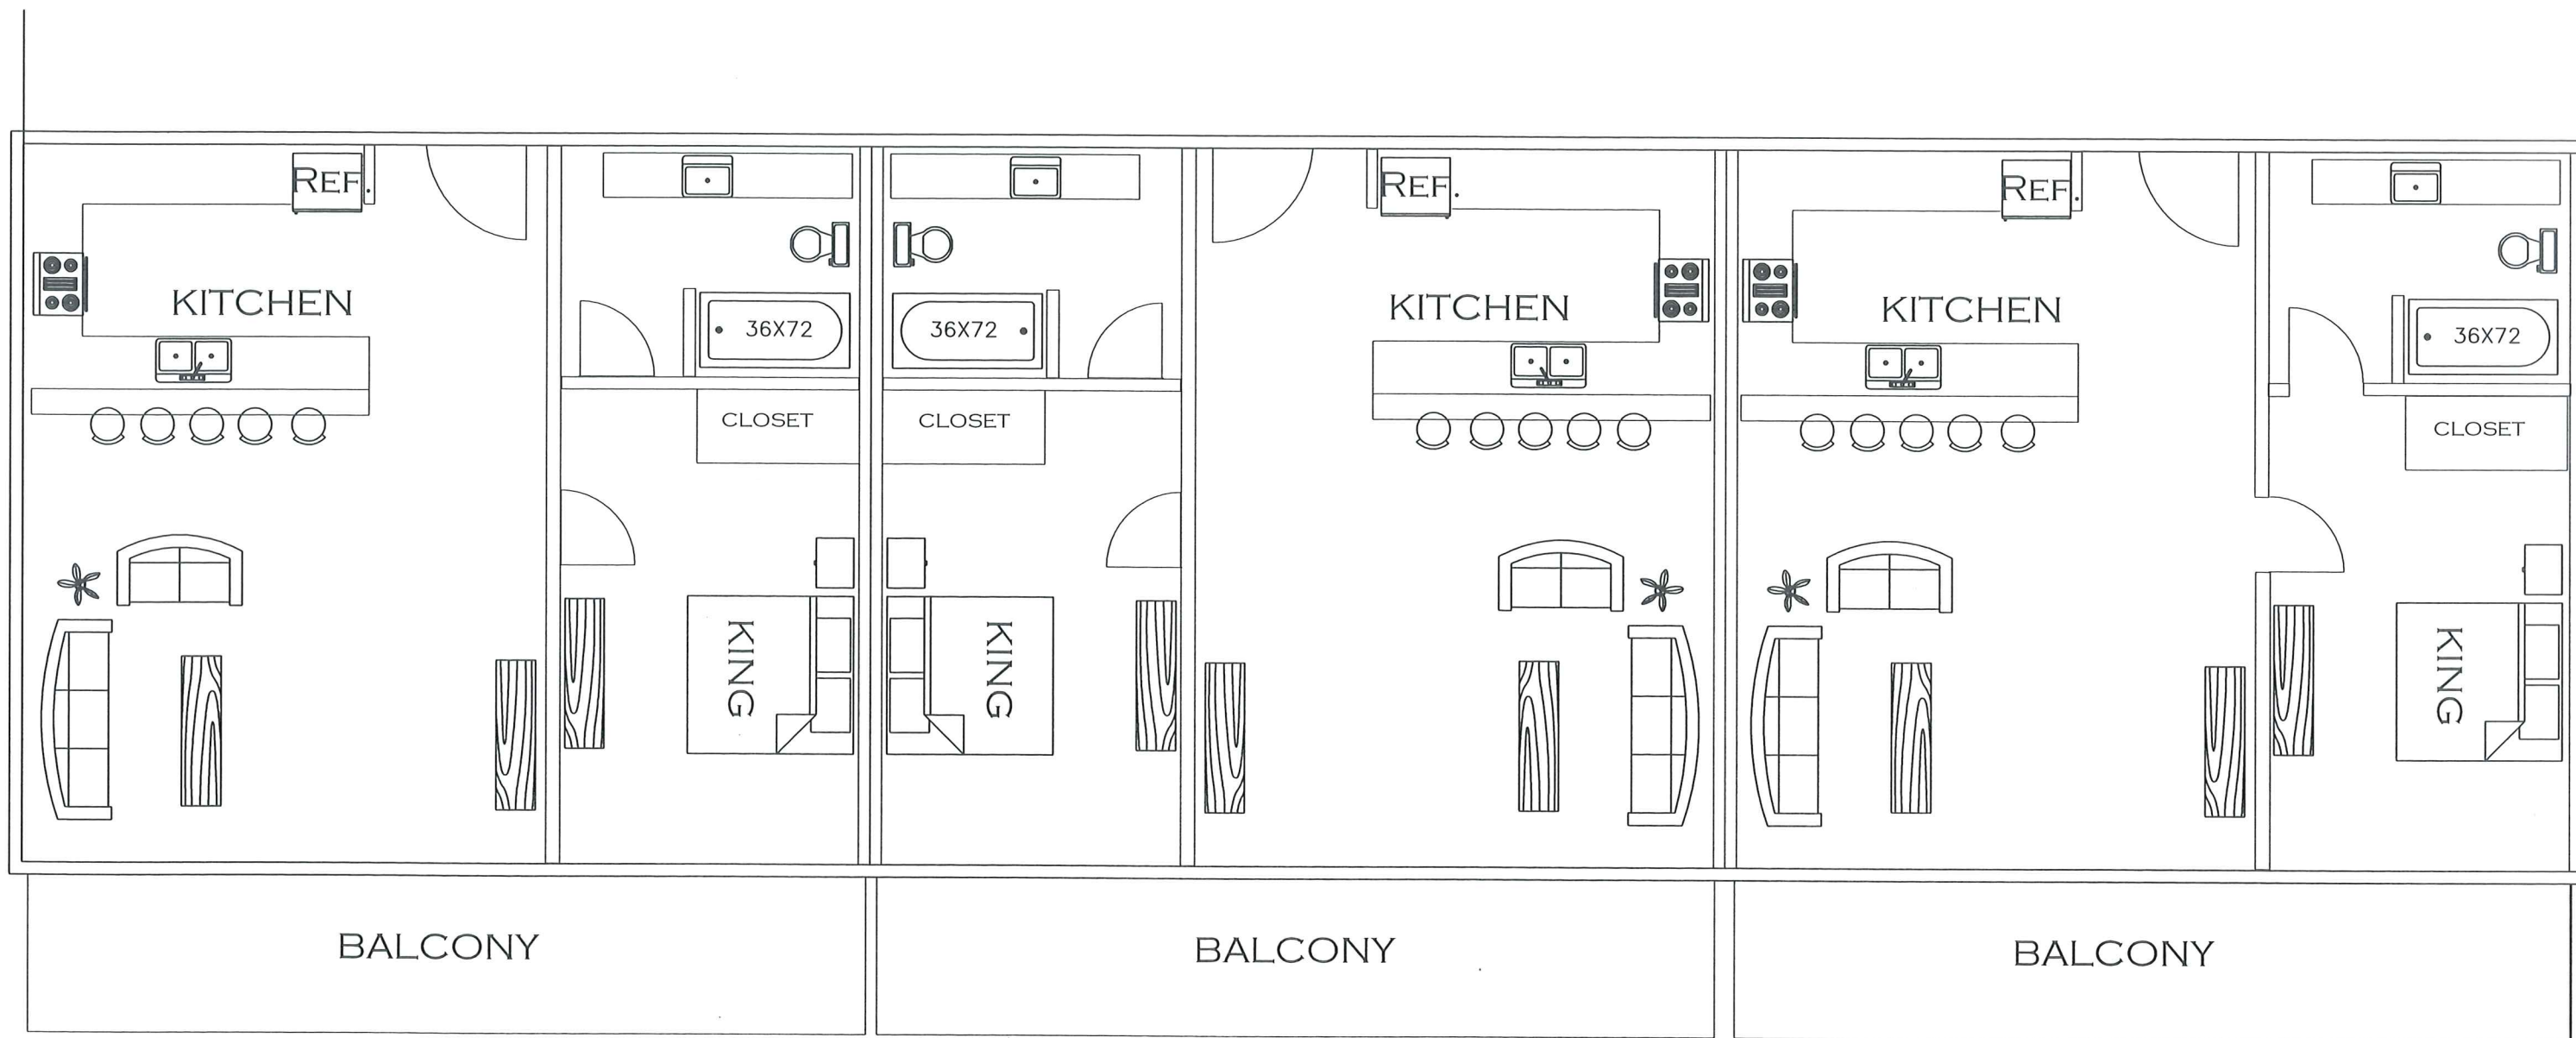

SUITES WITH KITCHENETTE

ONE BEDROOM SUITES

SHAUNA COY

WEBER STATE UNIVERSITY

IDT 4020-COMMERCIAL-JOHNSON

SPRING 2014

THE *BAY LEAF* HOTEL

Shauna Co
design