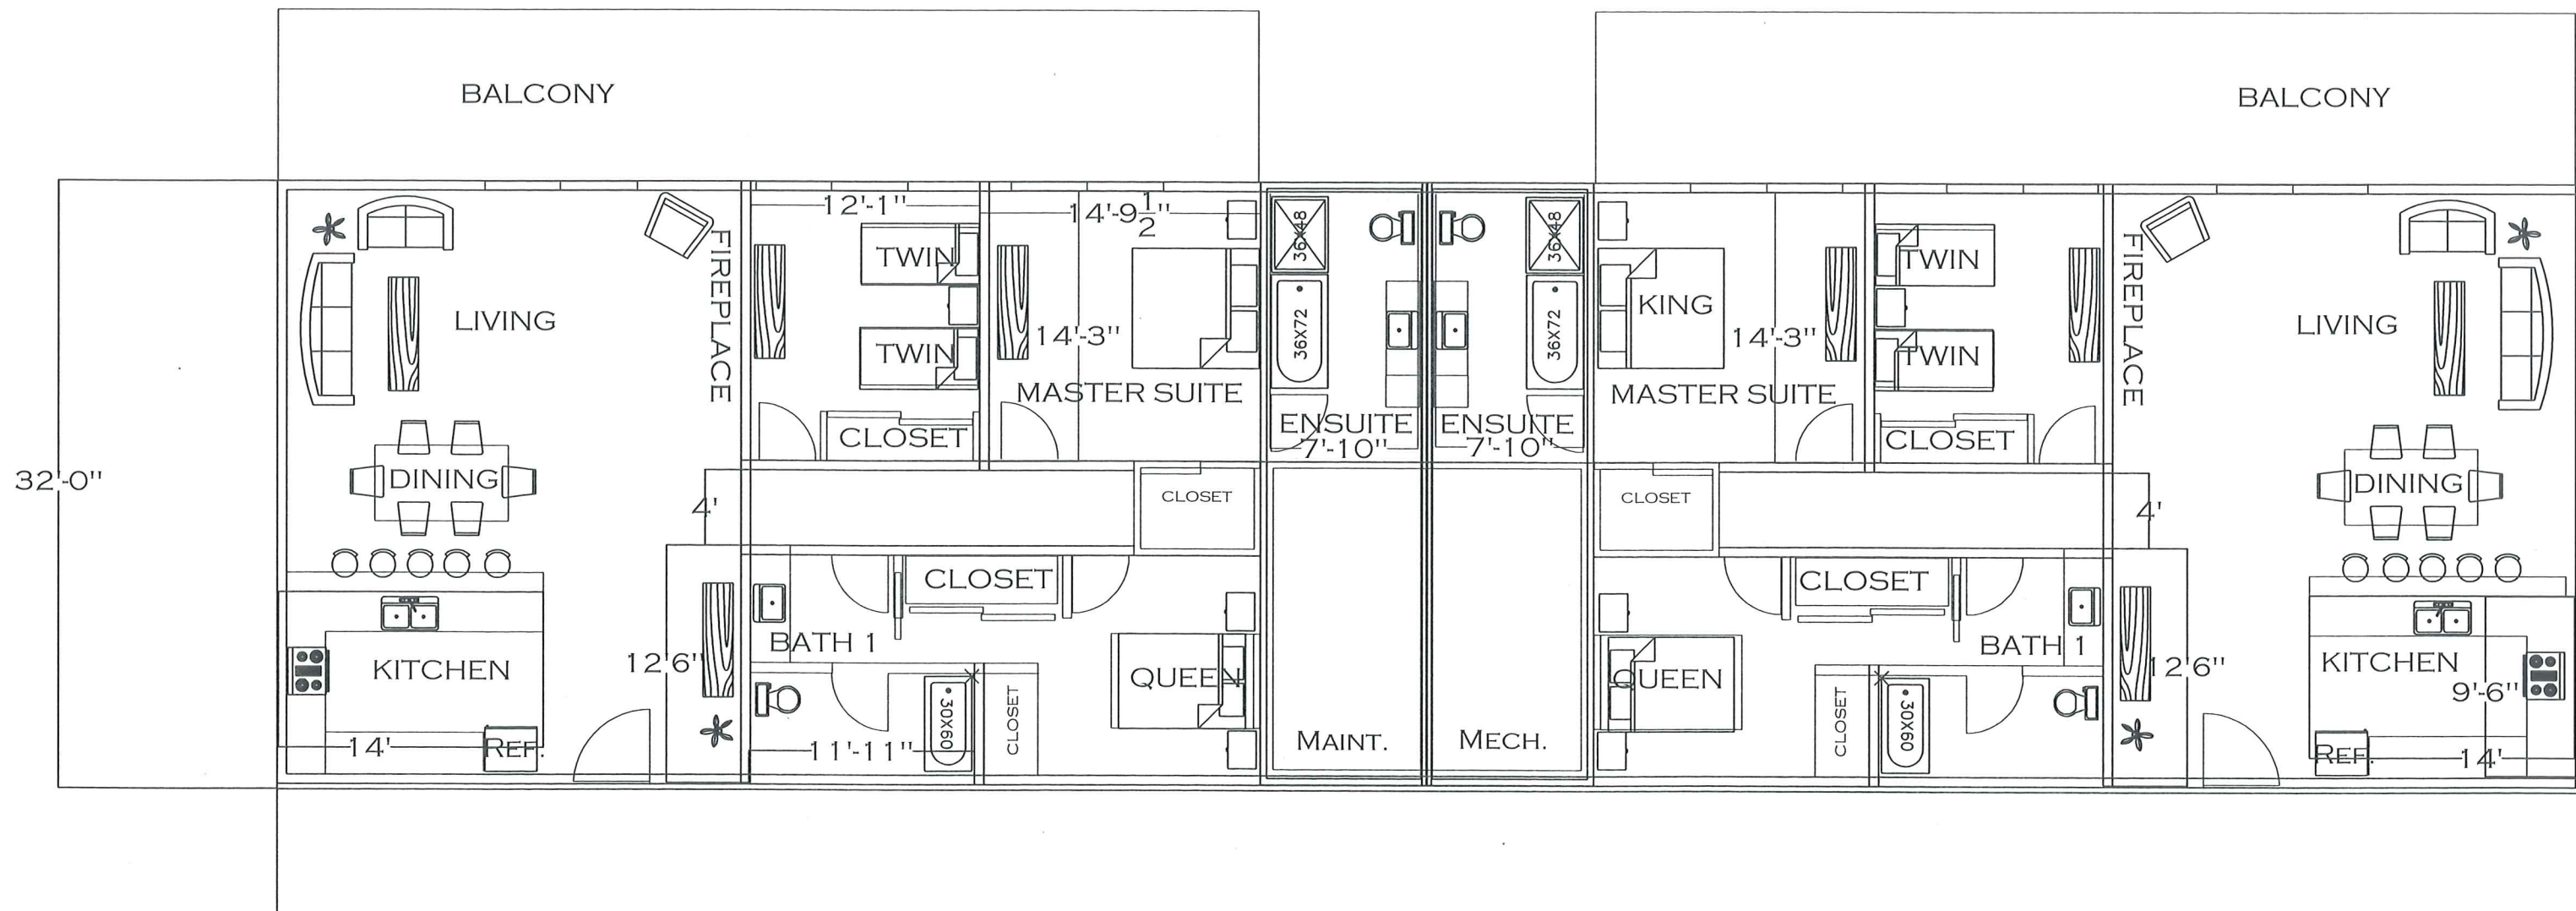

SUITES WITH KITCHENETTE

ONE BEDROOM SUITES

SHAUNA COY

WEBER STATE UNIVERSITY

IDT 4020-COMMERCIAL-JOHNSON

SPRING 2014

THE *BAY LEAF* HOTEL

Shauna Co
design