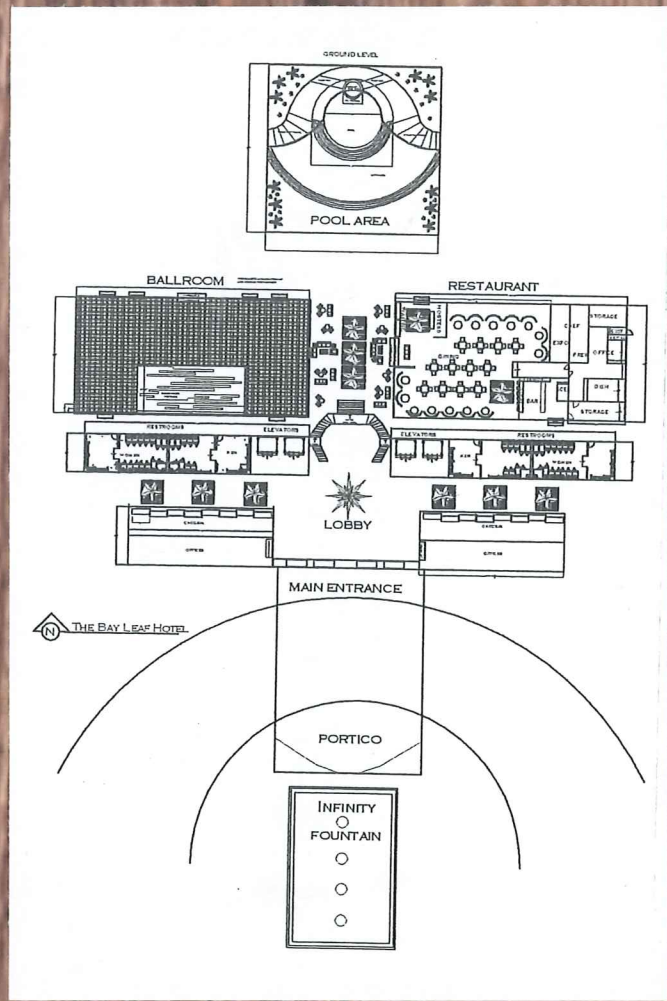

THE BAY LEAF HOTEL

BY SHAUNACO.DESIGN

THE *BAY LEAF* HOTEL

SHAUNA COY

WEBER STATE UNIVERSITY

IDT 4020-COMMERCIAL-JOHNSON

SPRING 2014

THE *BAY LEAF* HOTEL