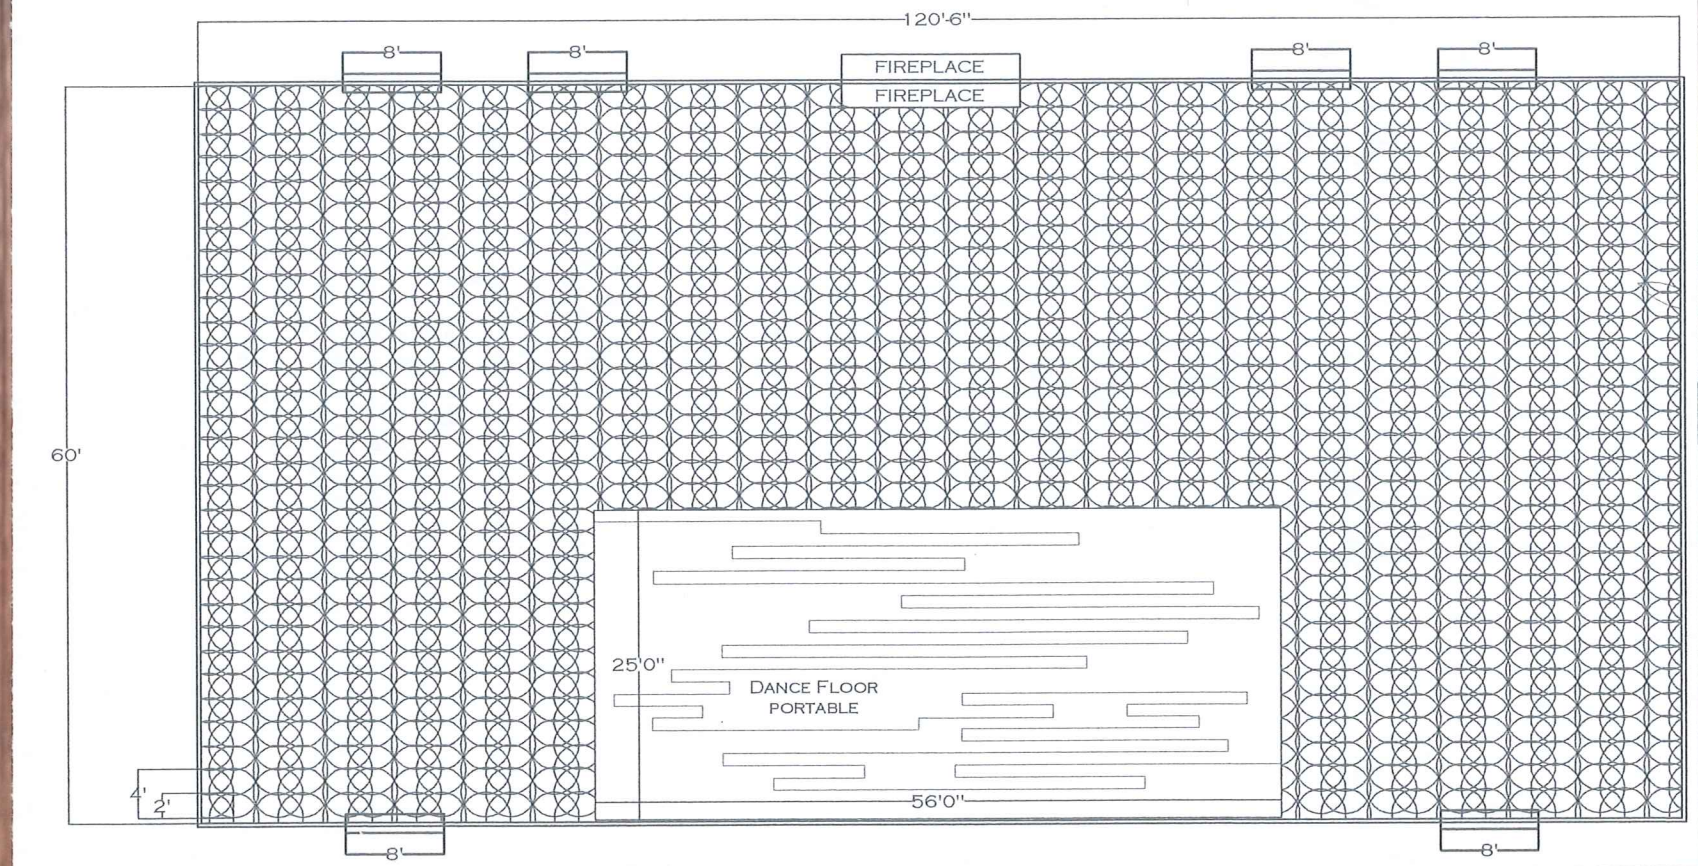

SAGE BALLROOM

OCCUPANCY CLASSIFICATION - A-3
480 PEOPLE FOR 7200 SQ.FT.

SHAUNA COY
WEBER STATE UNIVERSITY
IDT 4020-COMMERCIAL-JOHNSON
SPRING 2014

THE *BAY* LEAF HOTEL