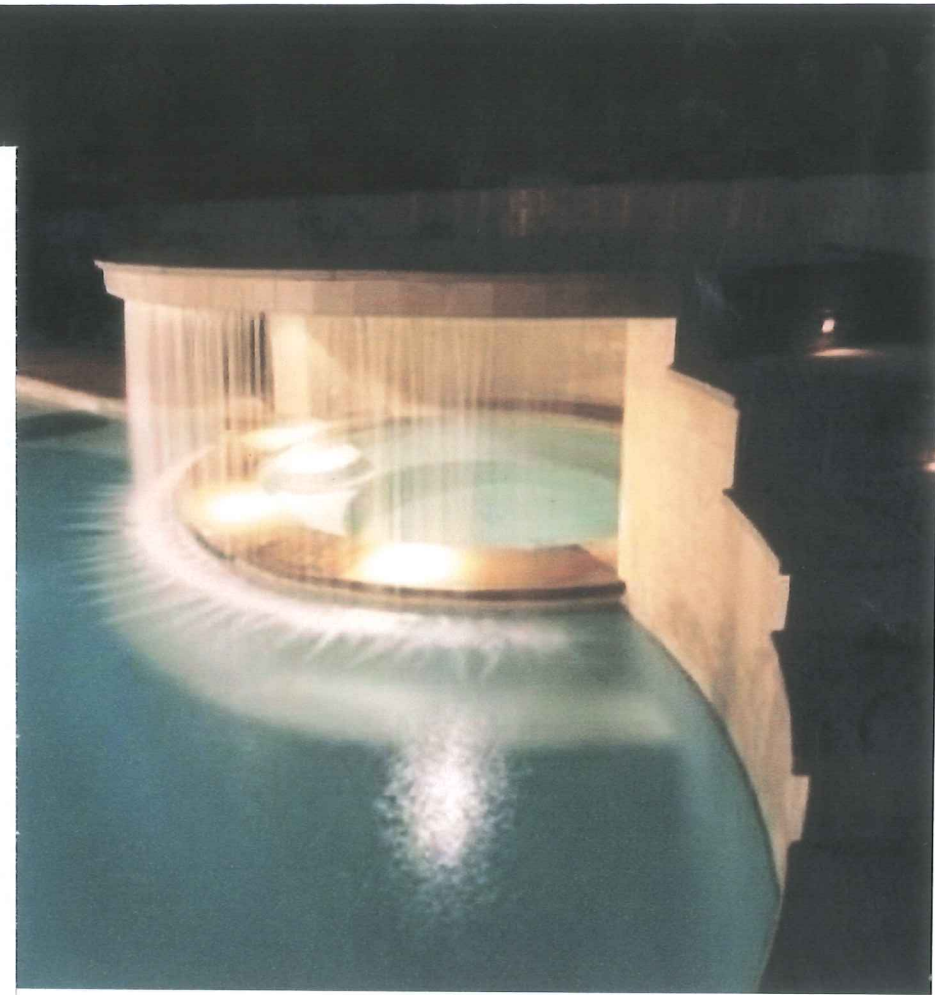

BALCONY LEVEL

SHAUNA COY

WEBER STATE UNIVERSITY

JDT 4020-COMMERCIAL-JOHNSON

SPRING 2014

THE *BAY* LEAF HOTEL

Shauna Co
design