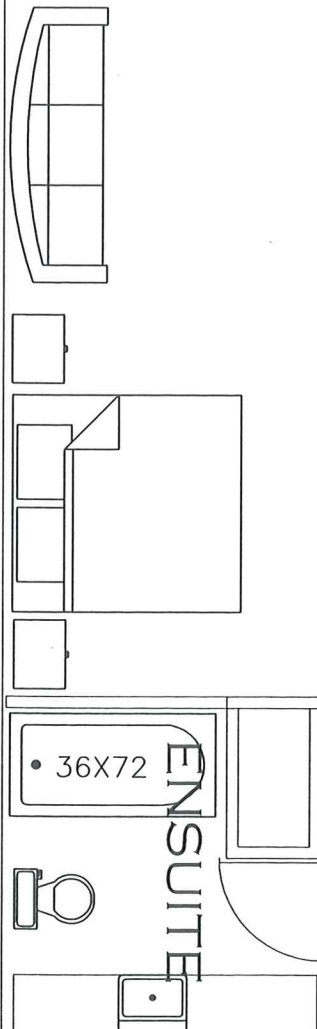

BALCONY

BALCONY

BALCONY

BALCONY

BALCONY

32'0"