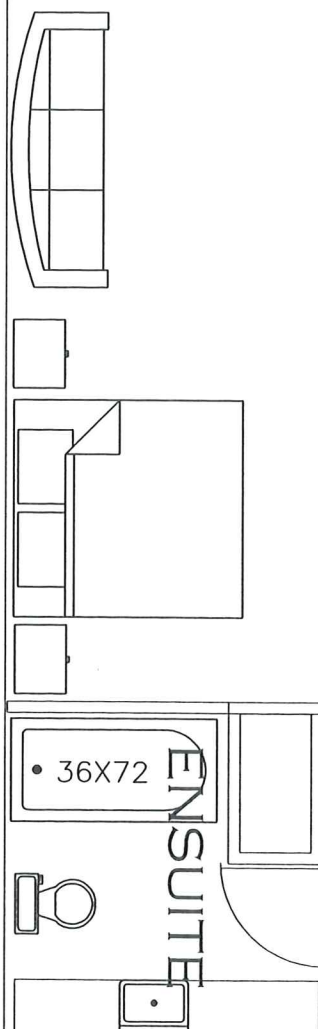

BALCONY

BALCONY

BALCONY

BALCONY

BALCONY

32'0"