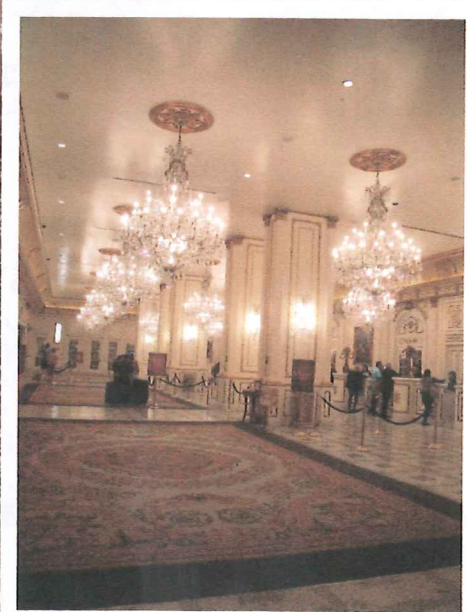

CHECK-IN

SHAUNA COY
WEBER STATE UNIVERSITY
IDT 4020-COMMERCIAL-JOHNSON
SPRING 2014

THE BAY LEAF HOTEL

Shauna Co
design