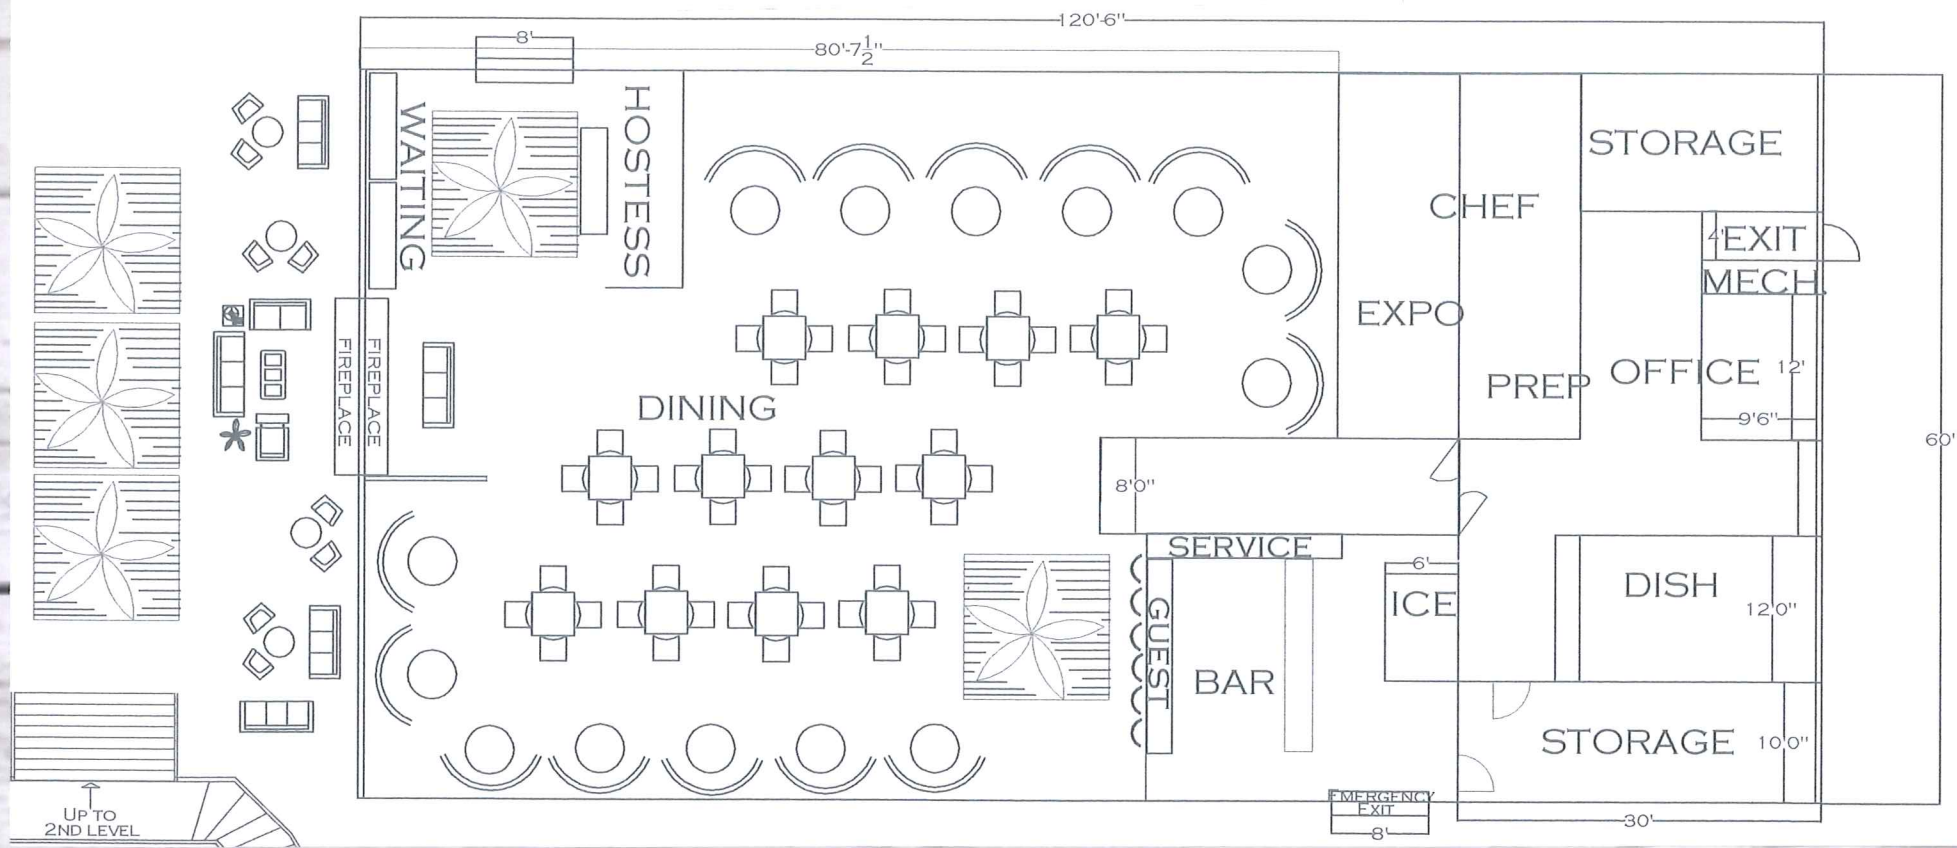

ASPEN BAR AND GRILL

WOODBIDGE HOME DESIGNS DANDELION PARSONS CHAIR