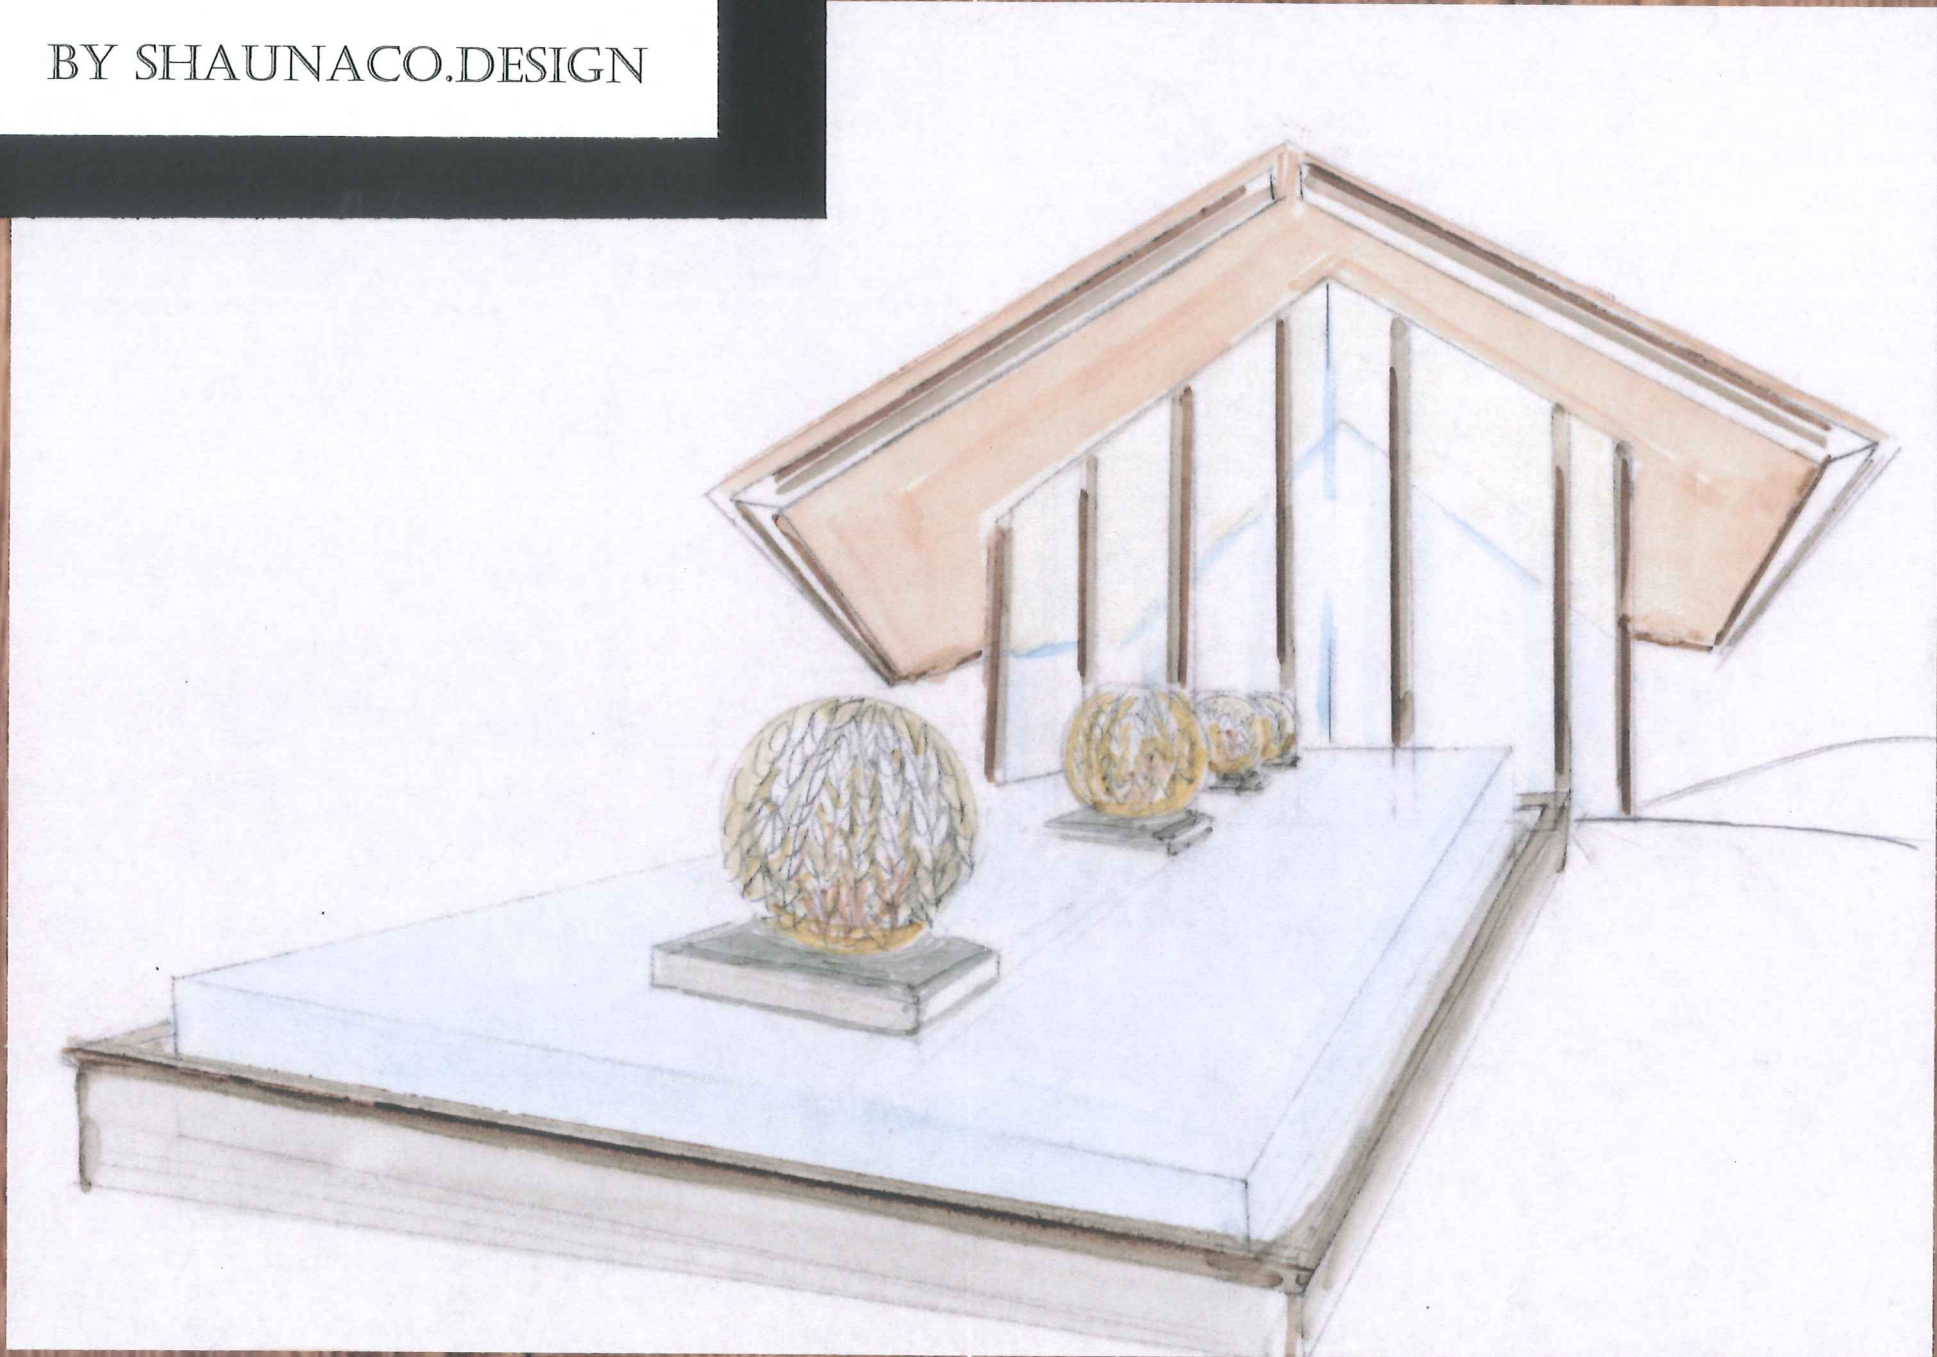

THE BAY LEAF HOTEL

BY SHAUNACO.DESIGN

THE *BAY LEAF* HOTEL

SHAUNA COY

WEBER STATE UNIVERSITY

IDT 4020-COMMERCIAL-JOHNSON

SPRING 2014

THE *BAY LEAF* HOTEL

Shauna Co
design

WELCOME TO THE BAY LEAF HOTEL.

THIS HOTEL WILL EXEMPLIFY SHAUNACO'S IDEA OF DESIGN EXCELLENCE WITH ELEGANT AND RUSTIC FURNISHINGS WITH A SENSE OF UNIQUE LOCAL ATMOSPHERE. THIS SPACE WILL BE STYLISH AND LUXURIOUS SO THAT PATRONS WILL FEEL THEY HAVE ENTERED A UNIQUE SOPHISTICATED SPACE WITH ALL THE COMFORTS OF HOME.

UPON ARRIVAL, THE CIRCLE OF LEAF INFINITY WATER FOUNTAIN SETS THE THEME FOR YOUR RELAXING STAY AT THE BAY LEAF HOTEL.

JUST INSIDE THE MAIN ENTRANCE IS THE SUNDIAL DESIGNED FLOOR COMPLIMENTED WITH THE LEAF MOTIF. THE STUNNING FRONT DESK AREA IS HIGHLIGHTED BY ELEGANT LIGHTING AND SURROUNDED BY RECLAIMED WHITE WASHED WOOD PANELING BEHIND THE DESK THAT REPRESENTS THE OVERALL THEME THAT IS CARRIED THROUGHOUT THE HOTEL, ELEGANT RUSTIC.

TO THE RIGHT OF THE LOBBY IS THE RESTAURANT/BAR LOUNGE AND TO THE LEFT IS A BEAUTIFUL, LARGE BALLROOM. BOTH WILL INCLUDE ELEGANT AND RUSTIC SEATING WITH INTELLIGENT LIGHTING TECHNIQUES IN KEEPING WITH SHAUNACO'S STANDARDS OF SIMPLE SOPHISTICATION AND UNDERSTATED LUXURY. THE SIMPLE SHAPE OF THE LEAF IN AN ELLIPTICAL FORM COMPLIMENTED BY THE CIRCLE WILL BE THE THEME OF THE ENTIRE SPACE, WHICH WAS INSPIRED BY NATURE. A CONCIERGE DESK, CAR RENTAL DESK AND LIMOUSINE SERVICE DESK WILL BE RIGHT INSIDE THE MAIN ENTRANCE TO MAKE PATRONS FEEL WELCOME AND IMPORTANT.