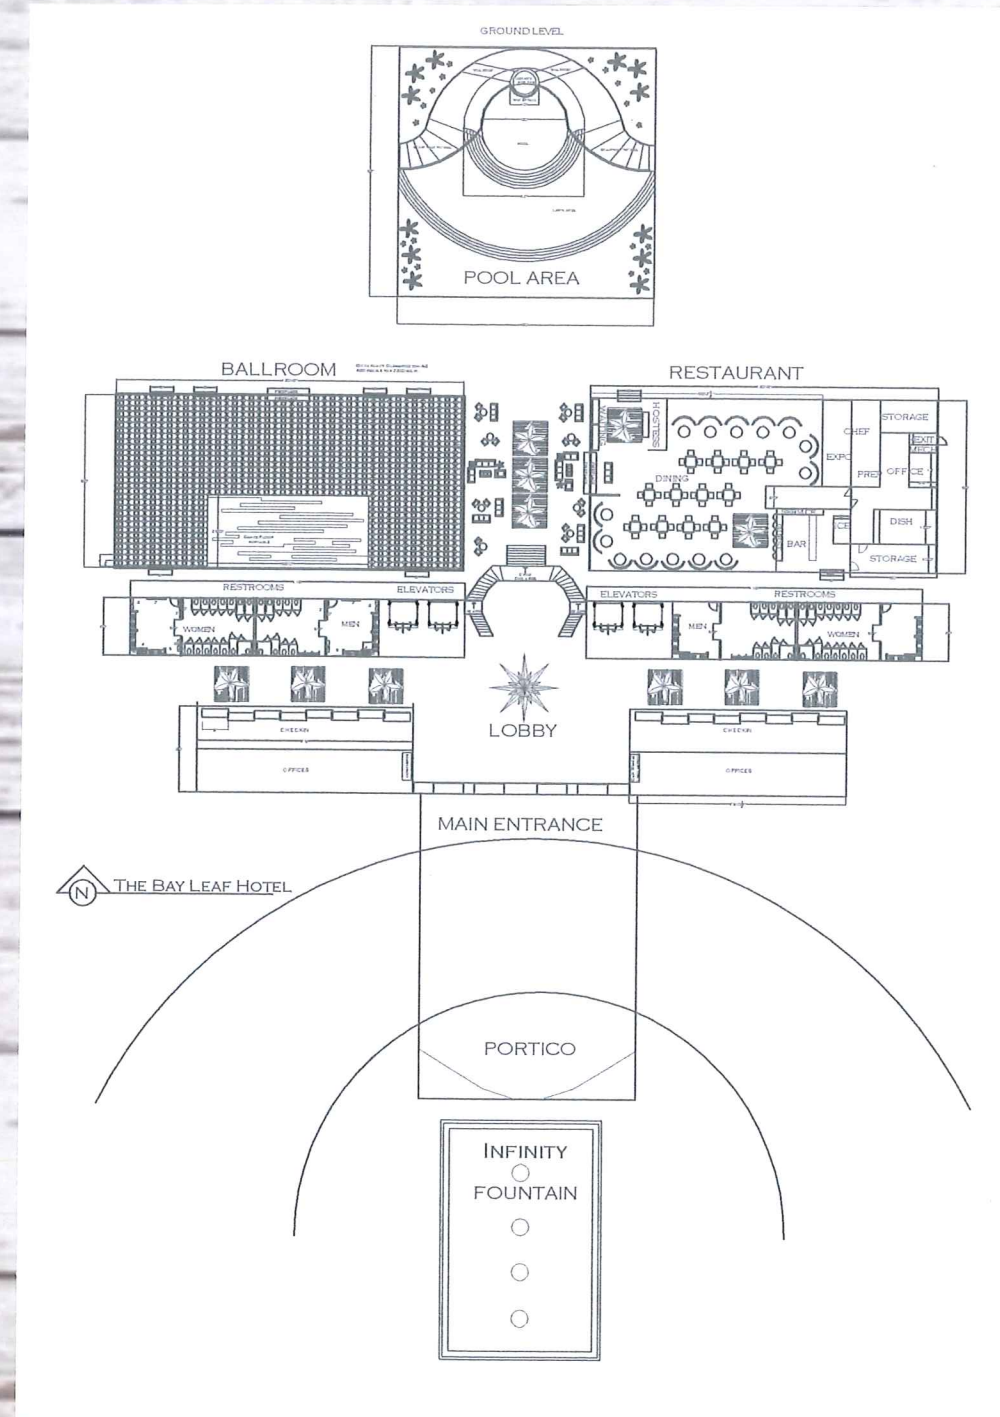

TO THE RIGHT OF THE LOBBY IS THE RESTAURANT/BAR LOUNGE AND TO THE LEFT IS A BEAUTIFUL, LARGE BALLROOM. BOTH WILL INCLUDE ELEGANT AND RUSTIC SEATING WITH INTELLIGENT LIGHTING TECHNIQUES IN KEEPING WITH SHAUNACO'S STANDARDS OF SIMPLE SOPHISTICATION AND UNDERSTATED LUXURY. THE SIMPLE SHAPE OF THE LEAF IN AN ELLIPTICAL FORM COMPLIMENTED BY THE CIRCLE WILL BE THE THEME OF THE ENTIRE SPACE, WHICH WAS INSPIRED BY NATURE. A CONCIERGE DESK, CAR RENTAL DESK AND LIMOUSINE SERVICE DESK WILL BE RIGHT INSIDE THE MAIN ENTRANCE TO MAKE PATRONS FEEL WELCOME AND IMPORTANT.

TOWARDS THE END OF THE LOBBY IS THE POOL AREA. THIS FEATURES A LAWN AREA FOR RELAXING AND A WATERFALL FEATURE SURROUNDING THE HOT TUB TO CREATE PRIVACY. THE UPPER LEVEL OF THE POOL CONTAINS A BALCONY CAREFULLY PLANNED TO CATER TO MANY FOR ALL TYPES OF EVENTS.

THE GUESTROOMS, WHICH ARE THE PATRONS PRIVATE HIDEAWAYS, WILL ALSO CONTAIN UNIQUE FEATURES ALONG WITH COMFORTABLE FURNISHINGS AND MODERN CONVENIENCES SUCH AS WIFI, FLAT SCREEN TELEVISIONS, AND SPA LIKE SHOWER SYSTEMS. ALL THESE COMFORTS WILL MAKE THE PATRONS DESIRE TO REVISIT TIME AFTER TIME FOR THIS UNIQUE EXPERIENCE.

NOT ONLY WILL THEY WANT TO VISIT THE HOTEL, BUT YOU WILL ALSO WANT TO DISCOVER WHAT THIS LOCAL AREA HAS TO OFFER.

SHAUNA COY

WEBER STATE UNIVERSITY

JDT 4020-COMMERCIAL-JOHNSON

SPRING 2014

THE BAY LEAF HOTEL

Shauna Co
design