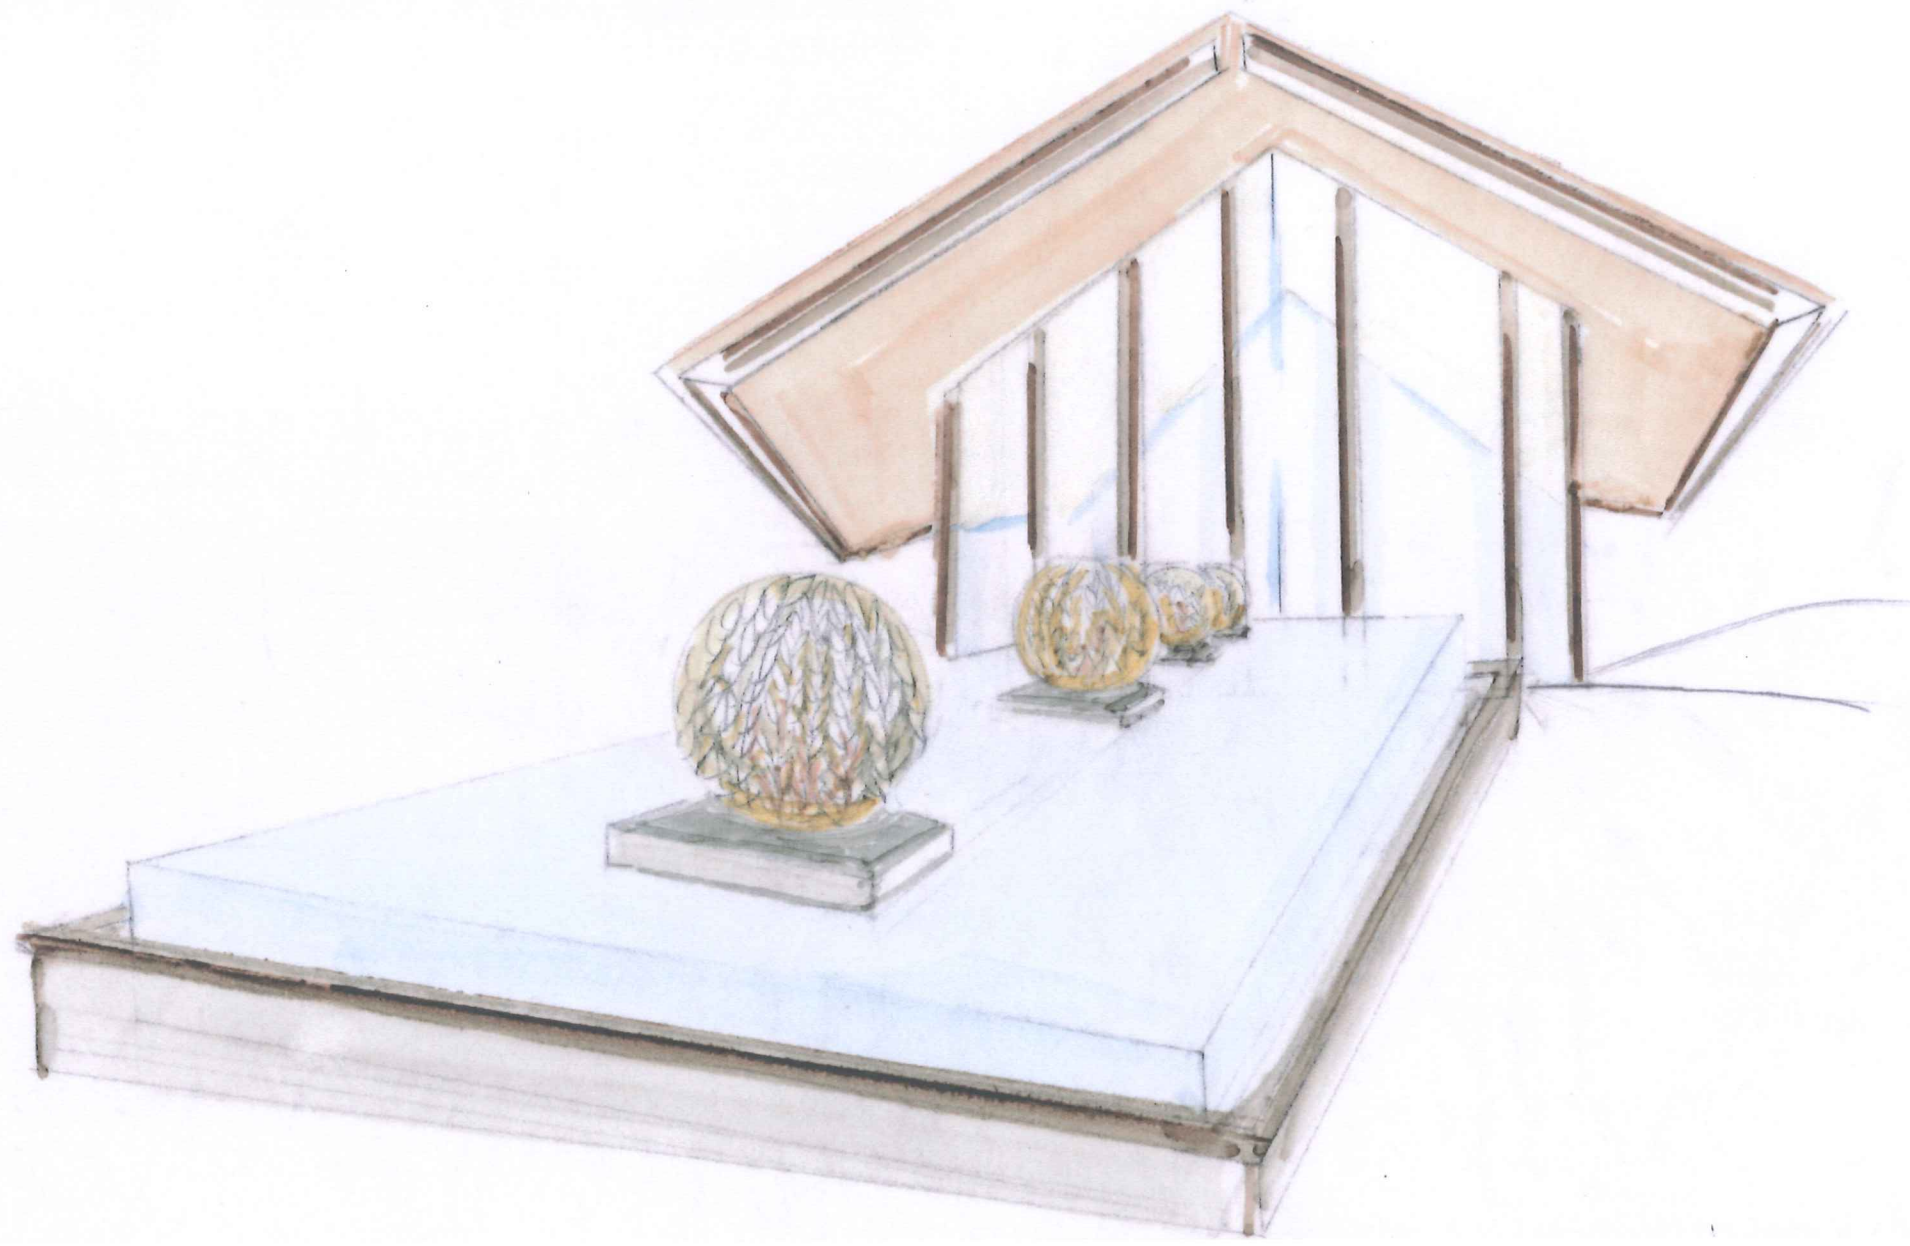

THE BAY LEAF HOTEL

BY SHAUNACO.DESIGN

THE *BAY LEAF* HOTEL

SHAUNA COY

WEBER STATE UNIVERSITY

IDT 4020-COMMERCIAL-JOHNSON

SPRING 2014

THE *BAY LEAF* HOTEL

Shauna Co
design

WELCOME TO THE BAY LEAF HOTEL.

THIS HOTEL WILL EXEMPLIFY SHAUNACO'S IDEA OF DESIGN EXCELLENCE WITH ELEGANT AND RUSTIC FURNISHINGS WITH A SENSE OF UNIQUE LOCAL ATMOSPHERE. THIS SPACE WILL BE STYLISH AND LUXURIOUS SO THAT PATRONS WILL FEEL THEY HAVE ENTERED A UNIQUE SOPHISTICATED SPACE WITH ALL THE COMFORTS OF HOME.

UPON ARRIVAL, THE CIRCLE OF LEAF INFINITY WATER FOUNTAIN SETS THE THEME FOR YOUR RELAXING STAY AT THE BAY LEAF HOTEL.

JUST INSIDE THE MAIN ENTRANCE IS THE SUNDIAL DESIGNED FLOOR COMPLIMENTED WITH THE LEAF MOTIF. THE STUNNING FRONT DESK AREA IS HIGHLIGHTED BY ELEGANT LIGHTING AND SURROUNDED BY RECLAIMED WHITE WASHED WOOD PANELING BEHIND THE DESK THAT REPRESENTS THE OVERALL THEME THAT IS CARRIED THROUGHOUT THE HOTEL, ELEGANT RUSTIC.

TO THE RIGHT OF THE LOBBY IS THE RESTAURANT/BAR LOUNGE AND TO THE LEFT IS A BEAUTIFUL, LARGE BALLROOM. BOTH WILL INCLUDE ELEGANT AND RUSTIC SEATING WITH INTELLIGENT LIGHTING TECHNIQUES IN KEEPING WITH SHAUNACO'S STANDARDS OF SIMPLE SOPHISTICATION AND UNDERSTATED LUXURY. THE SIMPLE SHAPE OF THE LEAF IN AN ELLIPTICAL FORM COMPLIMENTED BY THE CIRCLE WILL BE THE THEME OF THE ENTIRE SPACE, WHICH WAS INSPIRED BY NATURE. A CONCIERGE DESK, CAR RENTAL DESK AND LIMOUSINE SERVICE DESK WILL BE RIGHT INSIDE THE MAIN ENTRANCE TO MAKE PATRONS FEEL WELCOME AND IMPORTANT.